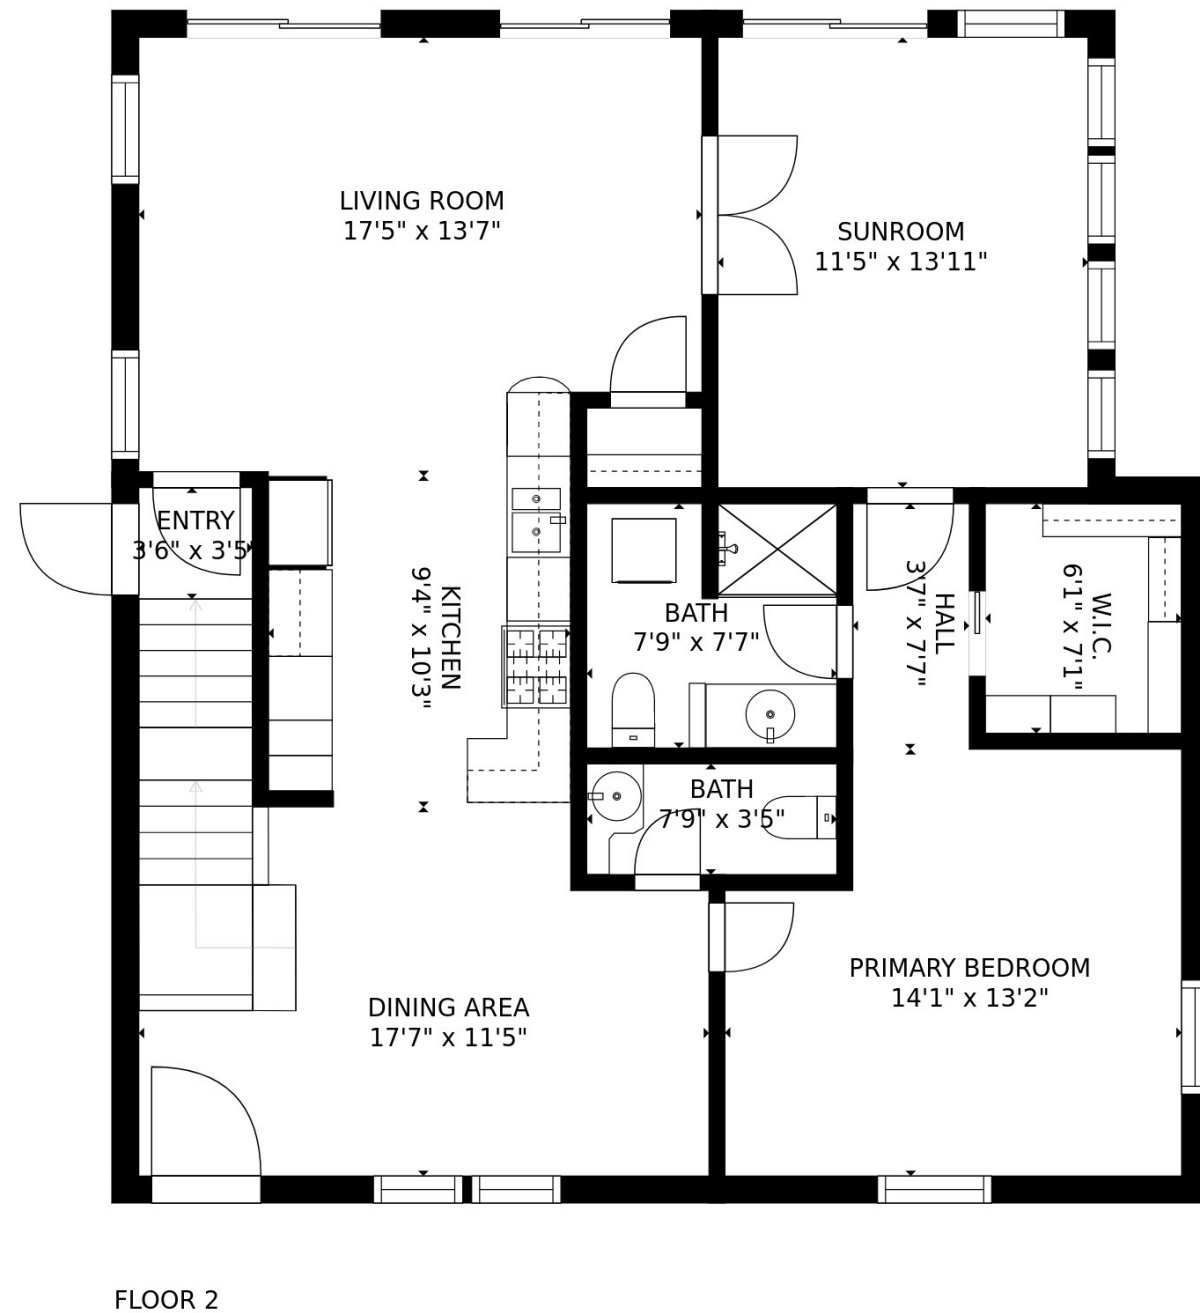

Barrett

Sotheby's
INTERNATIONAL REALTY

49 Neillan Street
BEDFORD, MA 01730

Daria Miano
781.355.6928
dmiano@barrettsir.com

Floor plans provided by:
Matt Surette Productions

Please Note:
Measurements are approximate and are
provided for informational purposes only.

Living Area:
1,824 Sqft.

Full