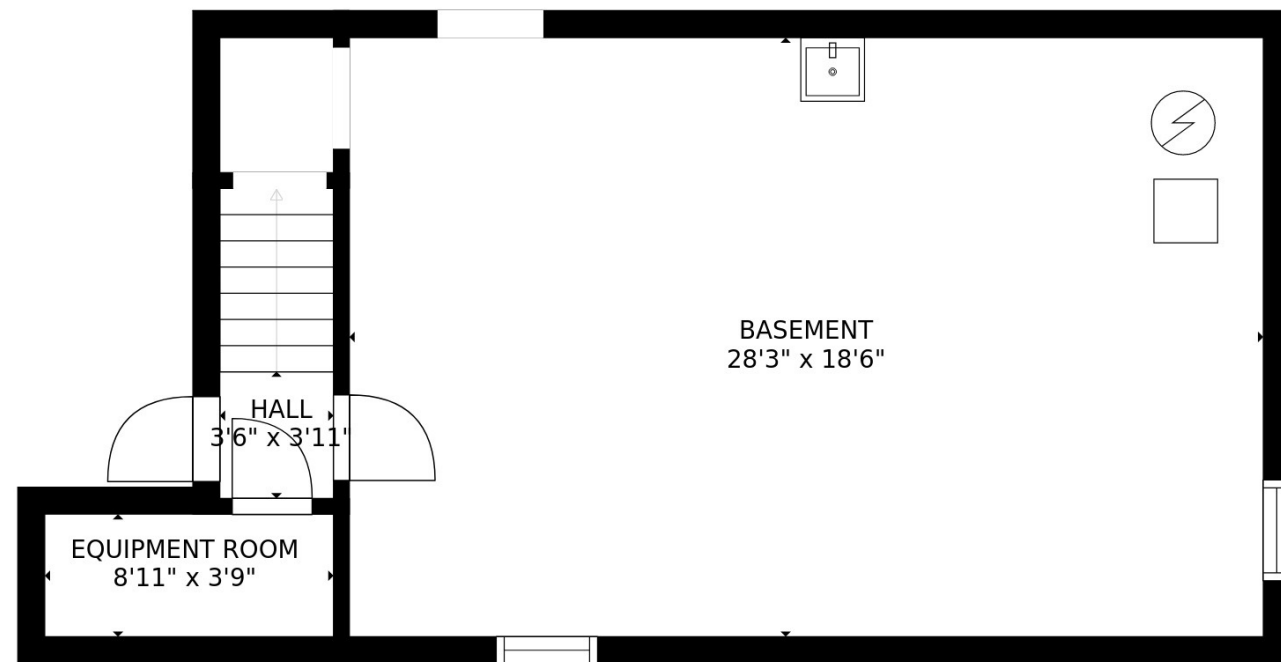

Daria Miano
781.355.6928
dmiano@barrettsir.com

Floor plans provided by:
Matt Surette Productions

Please Note:
Measurements are approximate and are
provided for informational purposes only.

Living Area:
1,824 Sqft.

Full