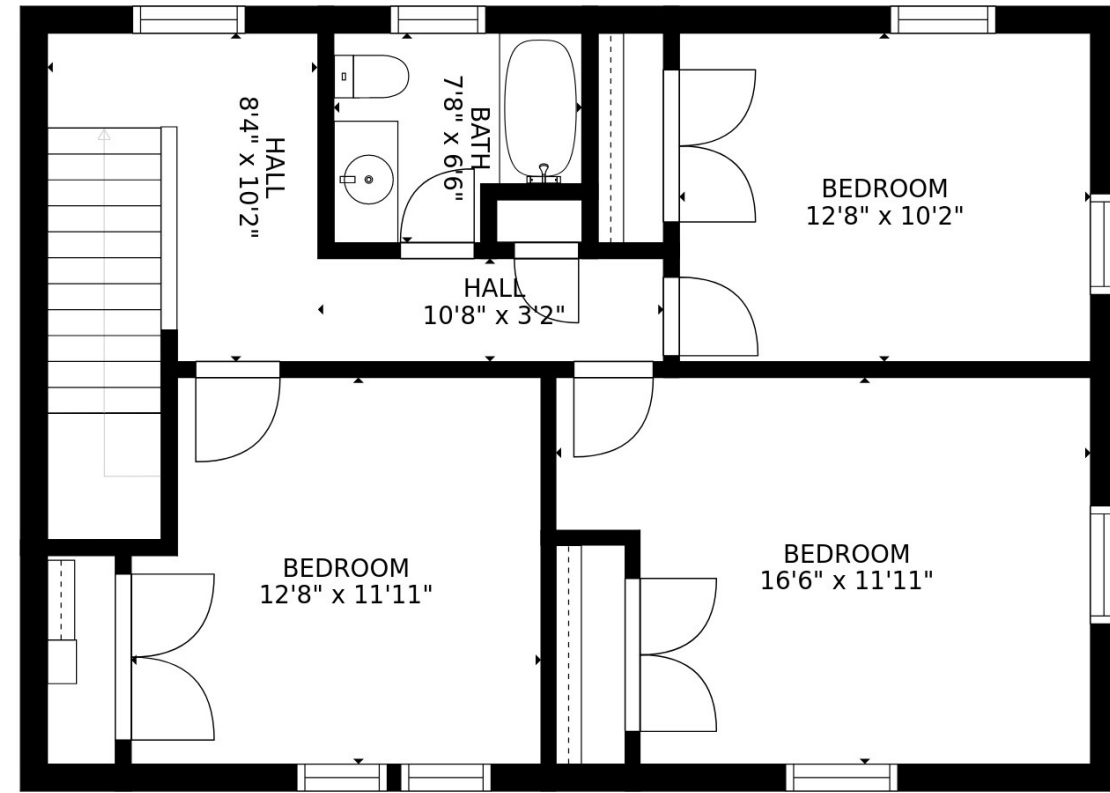

Daria Miano
781.355.6928
dmiano@barrettsir.com

Floor plans provided by:
Matt Surette Productions

Please Note:
Measurements are approximate and are
provided for informational purposes only.

Living Area:
1,824 Sqft.

Full